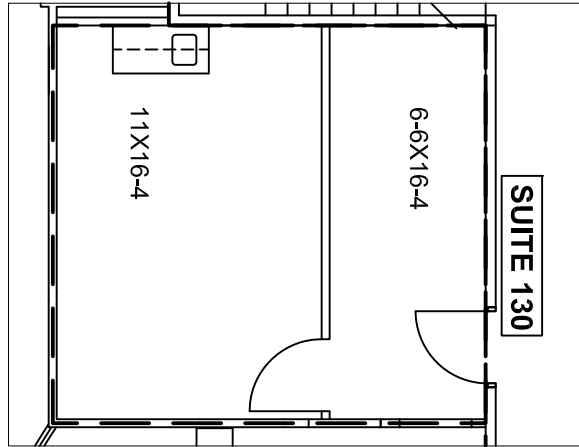

FLOOR PLAN

17110 DALLAS PARKWAY

DALLAS, TEXAS 75248

SUITE 130, APPROX. 352 RENTABLE SQ. FT.

WEST ASSOCIATES
ARCHITECTURE CONSTRUCTION

For Additional Information
Please Contact:

Craig Godfrey
972-733-3333
craig@granberryproperties.com
www.granberryproperties.com