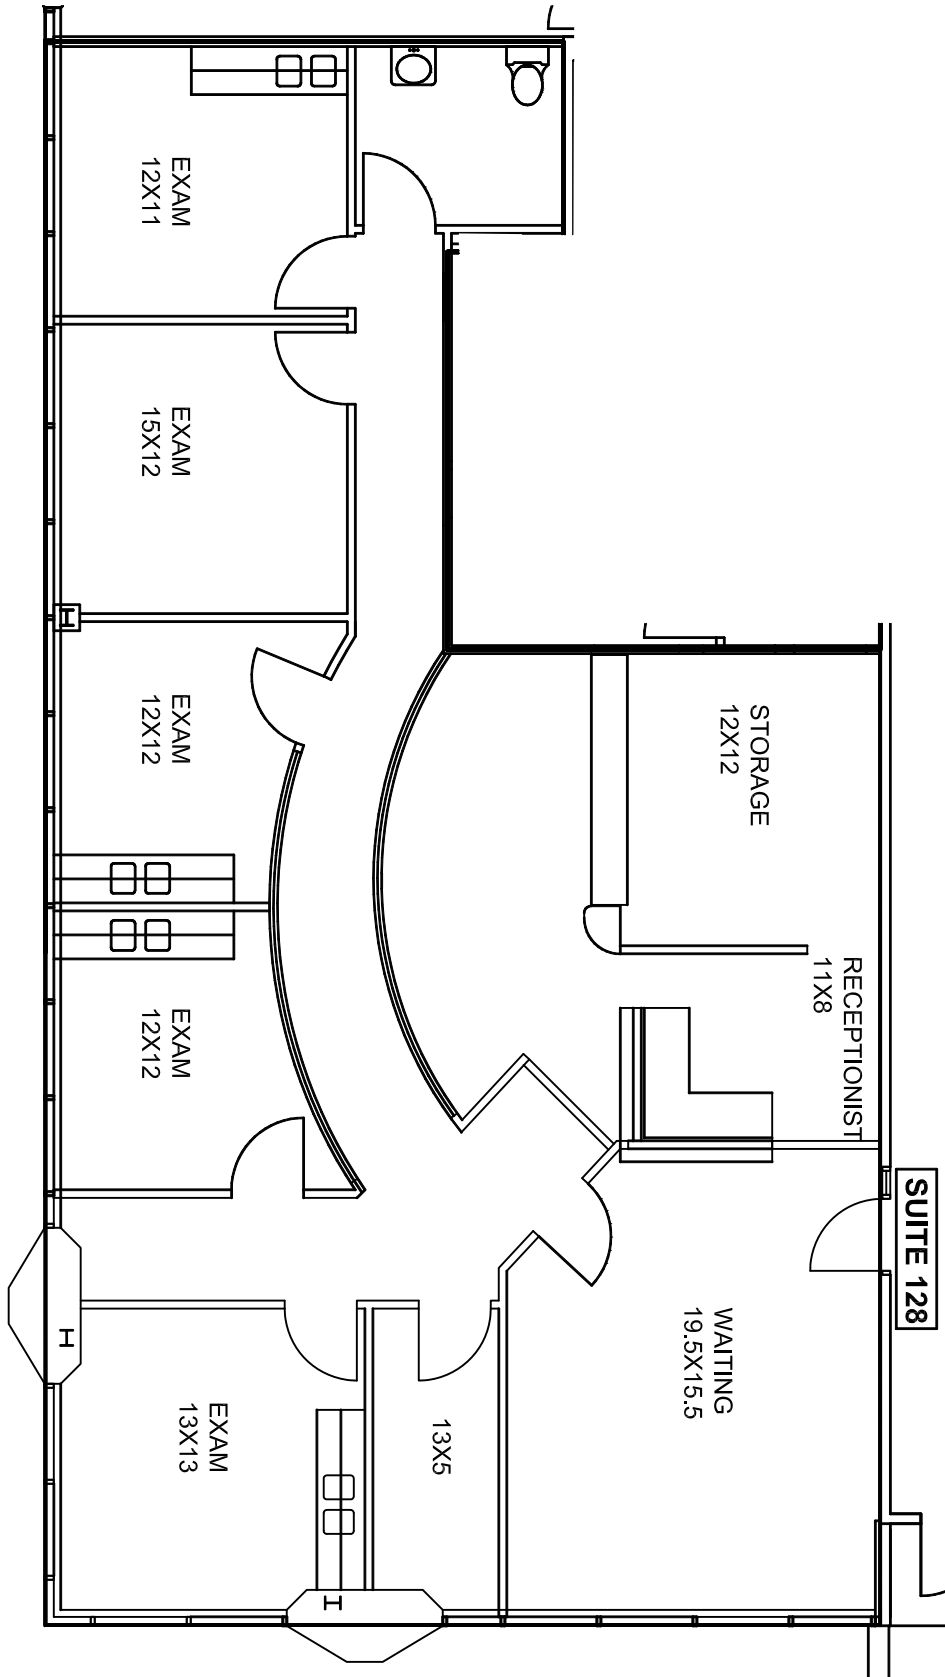

FLOOR PLAN

17110 DALLAS PARKWAY

DALLAS, TEXAS 75248

SUITE 128, APPROX. 2225 RENTABLE SQ. FT.

WEST ASSOCIATES
ARCHITECTURE CONSTRUCTION

For Additional Information
Please Contact:

Craig Godfrey
972-733-3333
craig@granberryproperties.com
www.granberryproperties.com